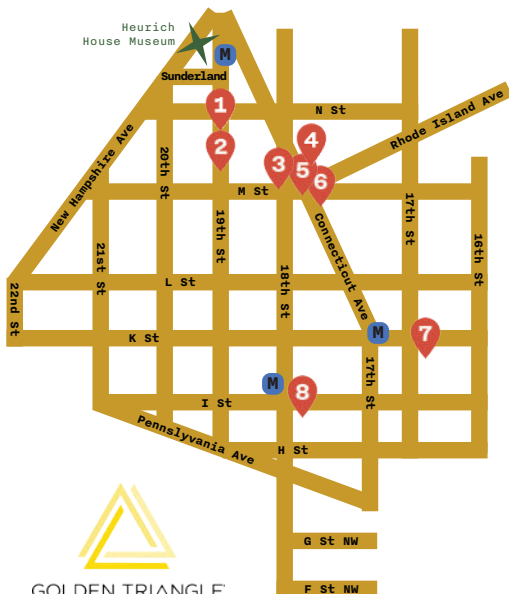

AROUND THE NEIGHBORHOOD

Golden Triangle BID neighborhood businesses are offering discounts for Christmas Markt attendees. Enjoy on your way to the Metro!

1. TEASHI CAFÉ & BUBBLE TEA
Free entry with wristband
1234 19th St NW

2. MAMAN
10% discount with wristband or on the Maman app with code MARKT
1220 19th St NW

3. NANDO'S
20% discount with wristband
1210 18th St NW

4. MAYFLOWER CLUB & ZEBBIE'S GARDEN
Free entry with wristband
1223 Connecticut Ave NW

5. REWIND BY DECADES
20% discount on holiday drink specials with wristband
1219 Connecticut Ave NW

6. DECADES
Free entry with wristband
1219 Connecticut Ave NW

7. DC SWEET POTATO CAKE
15% discount with wristband
925 17th St NW

8. TABERNA DEL ALABARDERO
10% discount with wristband
1776 I St NW